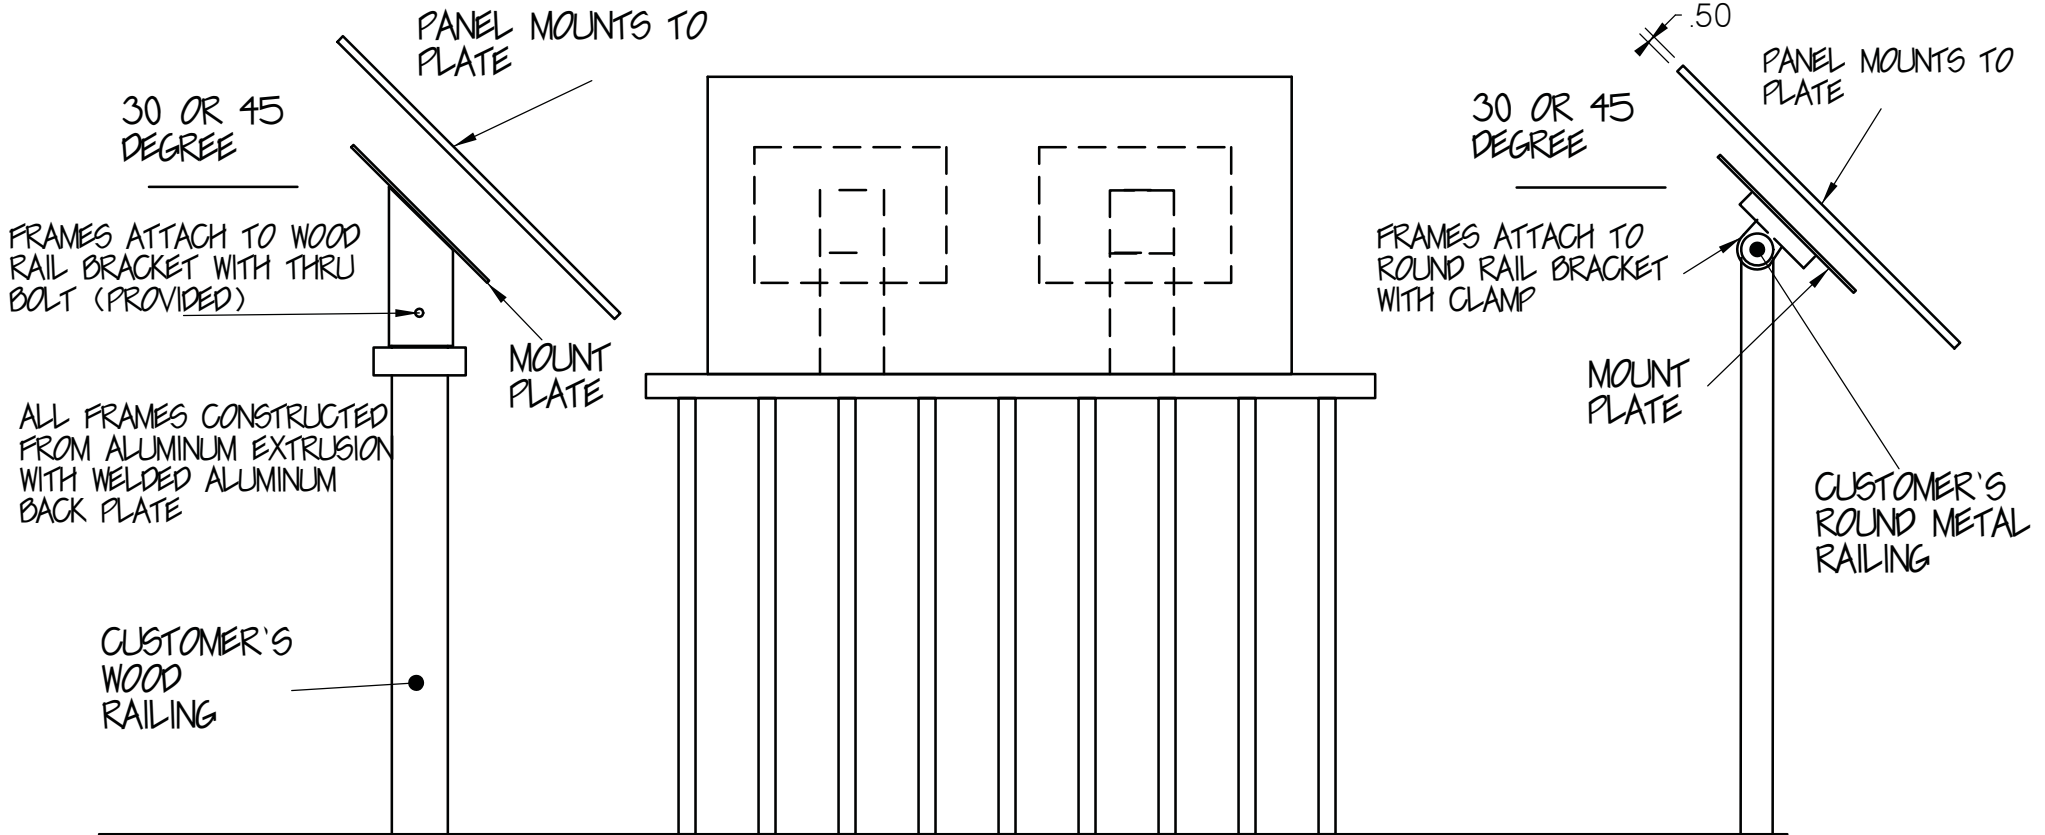

BEST-EXHIBITS
 DIVISION OF DRM DIVERSAFAB
 INFO@BEST-EXFAB.COM
 WWW.BEST-EXFAB.COM

BEST-EX RAIL MOUNT FOR SELF SUPPORTING SIGN MATERIAL
 ATTACHES TO CUSTOMER SUPPLIED WOOD RAIL OR METAL RAIL

CONTACT US FOR SPECIFIC
 RAIL MOUNTING OPTIONS

WOOD RAILING OPTION

28" TO 32" SUGGESTED MOUNT HEIGHT
 TO BOTTOM EDGE OF FRAME

ROUND METAL RAIL OPTION

GRAPHIC PANEL PRODUCED BY OTHERS

ALTERNATIVE MOUNTING METHODS AVAILABLE
 TO BE QUOTED SEPARATELY

STANDARD POWDER COAT COLOR
 BLACK TEXTURE

ALL MOUNTS CONSTRUCTED
 FROM ALUMINUM EXTRUSION

OPTIONAL COLORS:
 NPS BROWN
 NPS G1 CHARCOAL (DARK BROWN)
 NPS YORKTOWN GREEN
 RAL COLOR MATCHING
 WET PAINT COATINGS

ROUND RAIL CLAMPS STAINLESS STEEL

2/5/2010