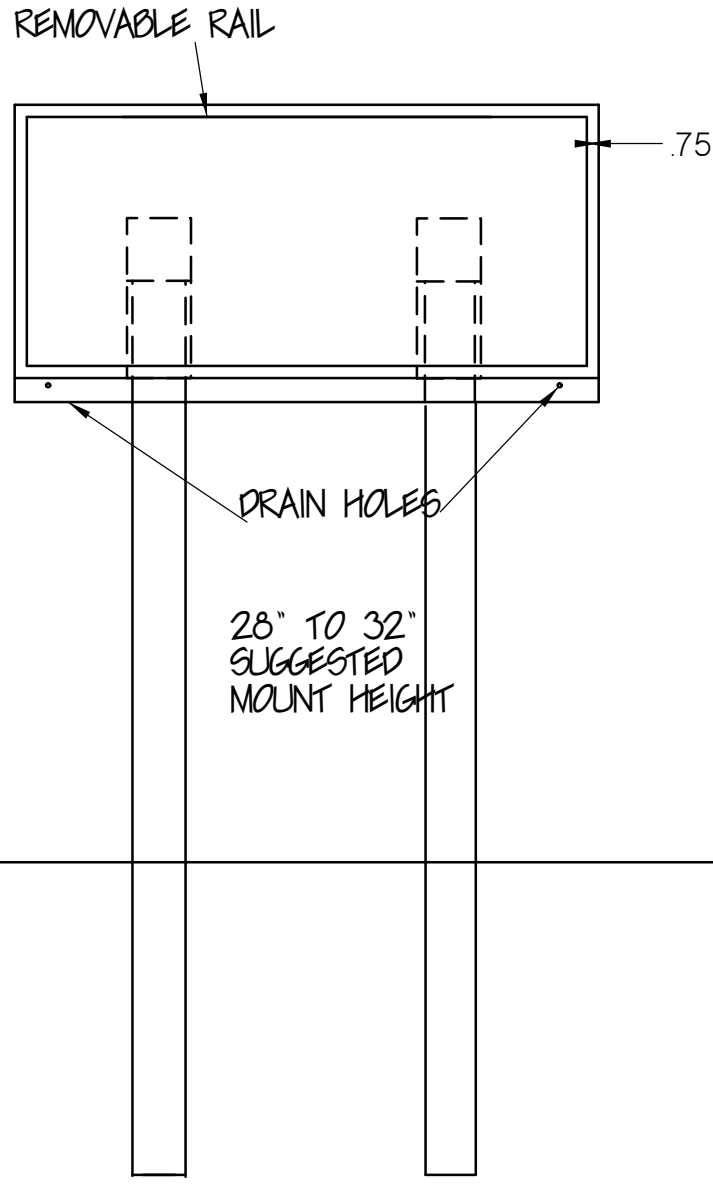

BEST-EX POST MOUNT SIGN FRAME

ATTACHES TO CUSTOMER SUPPLIED WOOD 4"X4" POST

FRAMES UP TO 18" H X 24" W
 REQUIRE (1) POST
 FRAMES LARGER THAN 18" X 24"
 REQUIRE (2) POSTS
 18" X 24" MAY HAVE 1 OR 2 POSTS

FRAME EDGE WILL COVER
 5/8" MARGIN ALL EDGES OF
 PANEL

STANDARD FRAME CONSTRUCTION
 FOR MAX 1/8" THICK PANEL

CUSTOM FRAME CONSTRUCTION
 FOR PANELS UP TO 1/4" THICK

FRAMES SIZED TO FIT GRAPHIC PANEL

GRAPHIC PANEL PRODUCED BY OTHERS