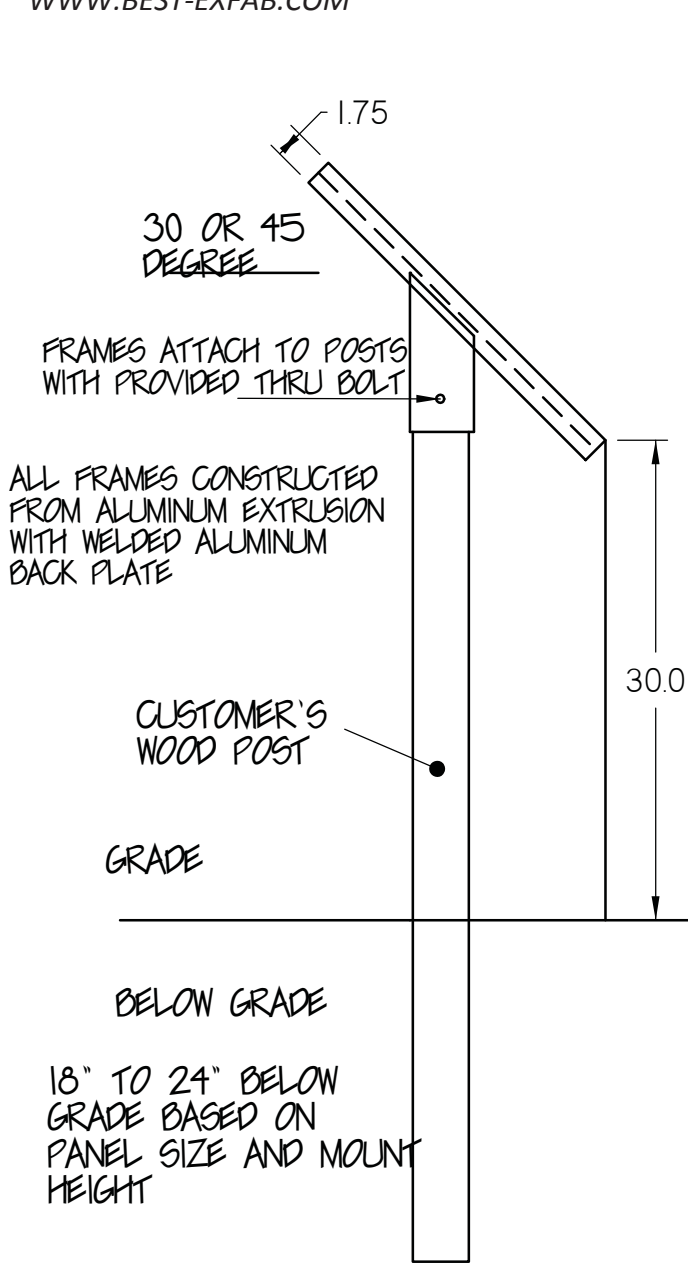

BEST-EX POST MOUNT SIGN FRAME

ATTACHES TO CUSTOMER SUPPLIED WOOD 4"X4" POST

FRAMES UP TO 18" H X 24" W
 REQUIRE (1) POST
 FRAMES LARGER THAN 18" X 24"
 REQUIRE (2) POSTS
 18" X 24" MAY HAVE 1 OR 2 POSTS

FRAME EDGE WILL COVER
 5/8" MARGIN ALL EDGES OF
 PANEL

STANDARD FRAME CONSTRUCTION
 FOR MAX 1/8" THICK PANEL

CUSTOM FRAME CONSTRUCTION
 FOR PANELS UP TO 1/4" THICK

FRAMES SIZED TO FIT GRAPHIC PANEL

GRAPHIC PANEL PRODUCED BY OTHERS