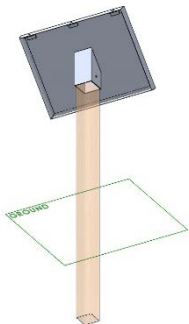

Wood Post Mount Frames