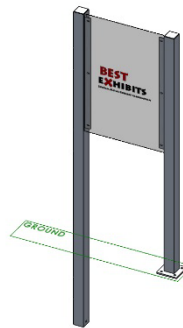

Upright Pedestals