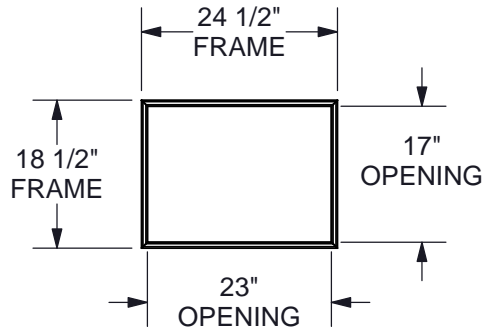

# BOOT BRUSH STATION

- 45° DISPLAY ANGLE
- FRAME FOR PANEL 18x24, 1/8" THICK
- CUSTOMER SUPPLIED 4x4 WOOD POSTS
- BLACK POWDER COATED ALUMINUM

- \* Frames are sized to fit graphic panel
- \* Graphic panel produced by others

## GRAPHIC PANEL INFO

Corners may have up to  
MAX 3/4" x 3/4" chamfer OR 3/4" radius