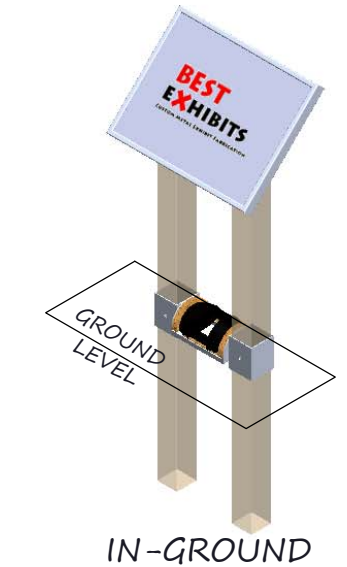

# BOOT BRUSH STATION

- 45° DISPLAY ANGLE
- FRAME FOR PANEL 18x24, 1/8" THICK
- CUSTOMER SUPPLIED 4x4 WOOD POSTS
- BLACK POWDER COATED ALUMINUM

- \* Frames are sized to fit graphic panel
- \* Graphic panel produced by others

GROUND LEVEL

CUSTOMER SUPPLIED 4x4 WOOD POSTS

## GRAPHIC PANEL INFO

Corners may have up to  
MAX 3/4" x 3/4" chamfer OR 3/4" radius