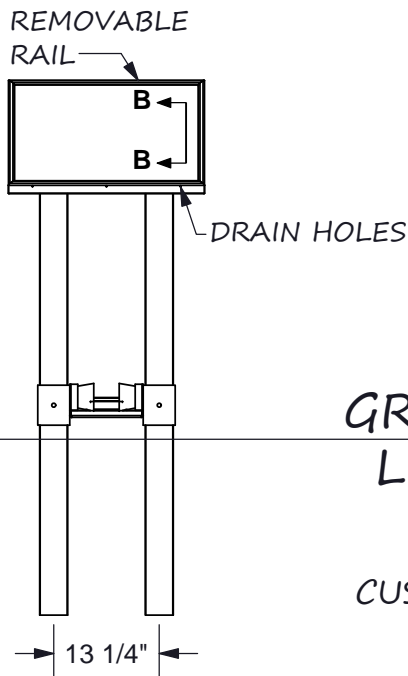

# BOOT BRUSH STATION

- 45° DISPLAY ANGLE
- FRAME FOR PANEL 18x24, 1/8" THICK
- CUSTOMER SUPPLIED 4x4 WOOD POSTS
- BLACK POWDER COATED ALUMINUM

- \* Frames are sized to fit graphic panel
- \* Graphic panel produced by others

## GRAPHIC PANEL INFO

Corners may have up to  
MAX 3/4" x 3/4" chamfer OR 3/4" radius