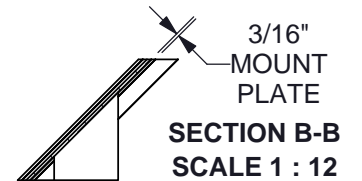

# BOOT BRUSH STATION

- 45° DISPLAY ANGLE
- FRAME FOR PANEL 18x24, 1/8" THICK
- CUSTOMER SUPPLIED 4x4 WOOD POSTS
- BLACK POWDER COATED ALUMINUM

- \* Frames are sized to fit graphic panel
- \* Graphic panel produced by others

## GRAPHIC PANEL INFO

Corners may have up to  
MAX 3/4" x 3/4" chamfer OR 3/4" radius