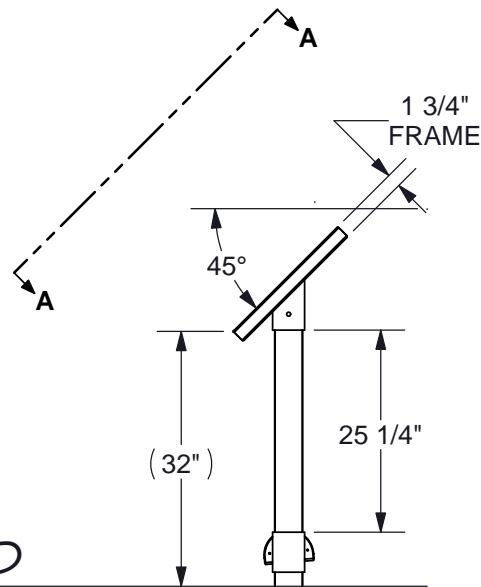

# BOOT BRUSH STATION

- 45° DISPLAY ANGLE
- FRAME FOR PANEL 18x24, 1/8" THICK
- CUSTOMER SUPPLIED 4x4 WOOD POSTS
- BLACK POWDER COATED ALUMINUM

- \* Frames are sized to fit graphic panel
- \* Graphic panel produced by others

## GRAPHIC PANEL INFO

Corners may have up to  
MAX 3/4" x 3/4" chamfer OR 3/4" radius