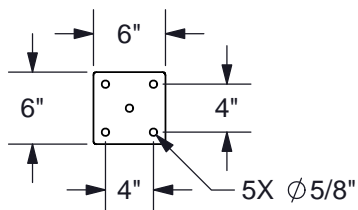

CANTILEVER PEDESTAL

- 45 or 30° DISPLAY ANGLE
- FOR 1/2" OR THICKER SELF-SUPPORTING PANEL
- 3x3 ARM & POST
- IN-GROUND or SURFACE MOUNT
- BLACK POWDER COATED ALUMINUM

* Graphic panel produced by others

NOT RECOMMENDED FOR PANEL HEIGHTS OVER 30"

NOTE: # of holes are listed per bracket/side of panel

PANEL HEIGHT	# HOLES
24 & UNDER	2
25-36	3

$$SPACING = (H-4)/(\# HOLES-1)$$