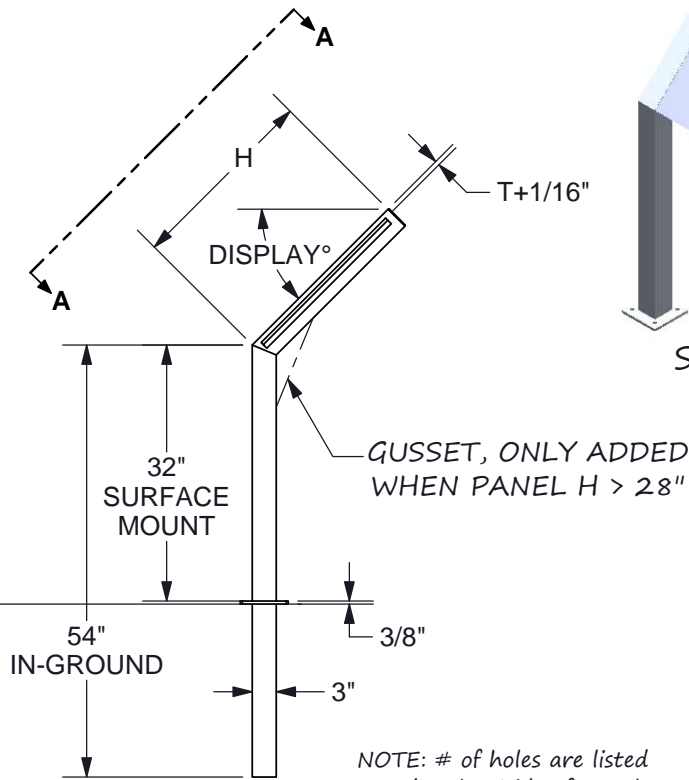

CANTILEVER PEDESTAL

- 45 or 30° DISPLAY ANGLE
- FOR 1/2" OR THICKER SELF-SUPPORTING PANEL
- 3x3 ARM & POST
- IN-GROUND or SURFACE MOUNT
- BLACK POWDER COATED ALUMINUM

* Graphic panel produced by others

NOT RECOMMENDED FOR PANEL HEIGHTS OVER 30"

NOTE: # of holes are listed per bracket/side of panel

PANEL HEIGHT	# HOLES
24 & UNDER	2
25-36	3

$$SPACING = (H-4)/(\# HOLES-1)$$