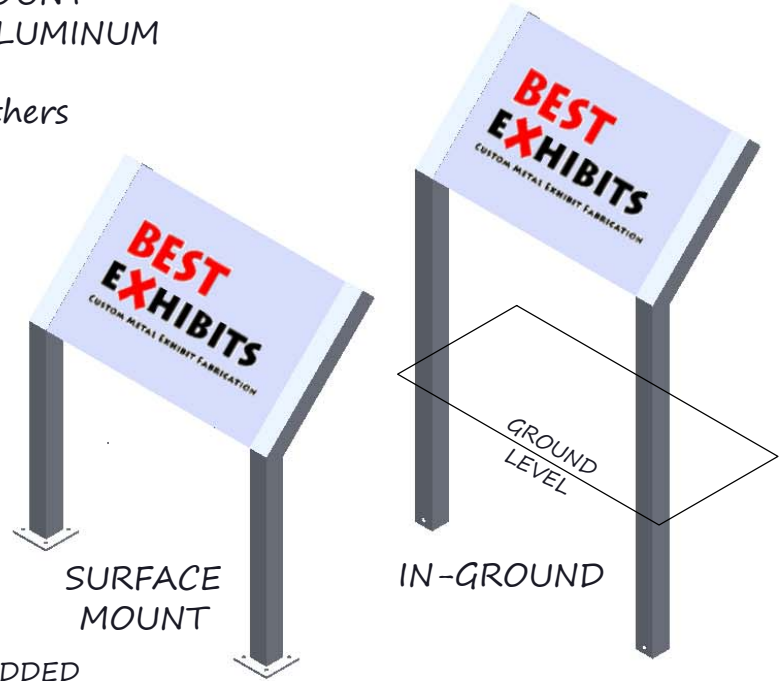

CANTILEVER PEDESTAL

- 45 or 30° DISPLAY ANGLE
- FOR 1/2" OR THICKER SELF-SUPPORTING PANEL
- 3x3 ARM & POST
- IN-GROUND or SURFACE MOUNT
- BLACK POWDER COATED ALUMINUM

* Graphic panel produced by others

NOT RECOMMENDED FOR PANEL HEIGHTS OVER 30"

NOTE: # of holes are listed per bracket/side of panel

PANEL HEIGHT	# HOLES
24 & UNDER	2
25-36	3

$$SPACING = (H-4)/(\# HOLES-1)$$