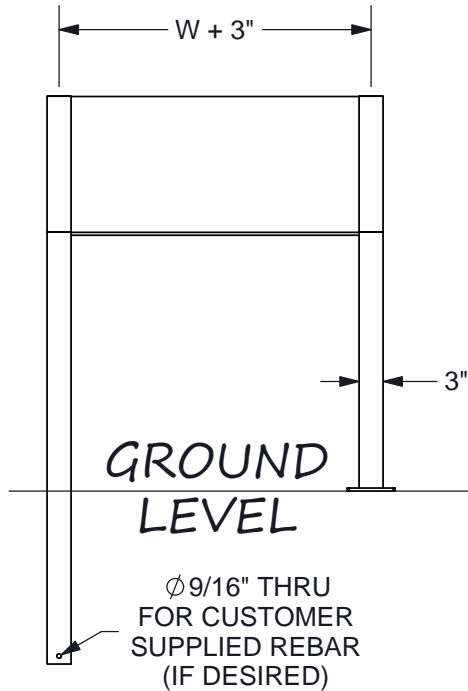

CANTILEVER PEDESTAL

- 45 or 30° DISPLAY ANGLE
- FOR 1/2" OR THICKER SELF-SUPPORTING PANEL
- 3x3 ARM & POST
- IN-GROUND or SURFACE MOUNT
- BLACK POWDER COATED ALUMINUM

* Graphic panel produced by others

NOT RECOMMENDED FOR PANEL HEIGHTS OVER 30"

NOTE: # of holes are listed per bracket/side of panel

PANEL HEIGHT	# HOLES
24 & UNDER	2
25-36	3

$$SPACING = (H-4)/(\# HOLES-1)$$