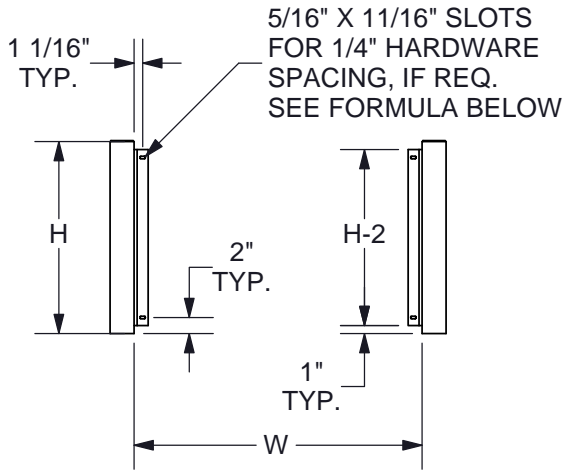

CANTILEVER PEDESTAL

- 45 or 30° DISPLAY ANGLE
- FOR 1/2" OR THICKER SELF-SUPPORTING PANEL
- 3x3 ARM & POST
- IN-GROUND or SURFACE MOUNT
- BLACK POWDER COATED ALUMINUM

* Graphic panel produced by others

NOT RECOMMENDED FOR PANEL HEIGHTS OVER 30"

NOTE: # of holes are listed per bracket/side of panel

PANEL HEIGHT	# HOLES
24 & UNDER	2
25-36	3

$$SPACING = (H-4)/(\# HOLES-1)$$