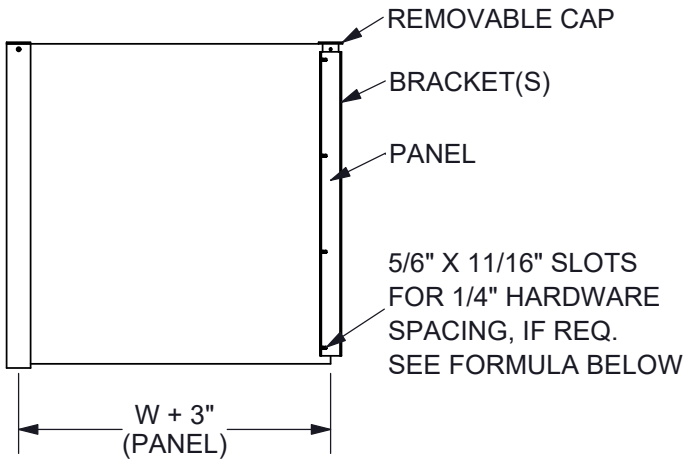

# SLOTTED PEDESTAL

- FOR 1/2" OR 3/4" SELF-SUPPORTING PANEL
- MAX PANEL HEIGHT, 2/3 ABOVE GROUND HEIGHT
- 3x3 POST
- IN-GROUND or SURFACE MOUNT
- BLACK POWDER COATED ALUMINUM

\* Graphic panel produced by others

NOTE: # of holes are listed per bracket/side of panel

PANEL HEIGHT	# HOLES
24 & UNDER	2
25-36	3
37-48	4

$$SPACING = (H-4)/(\# HOLES-1)$$