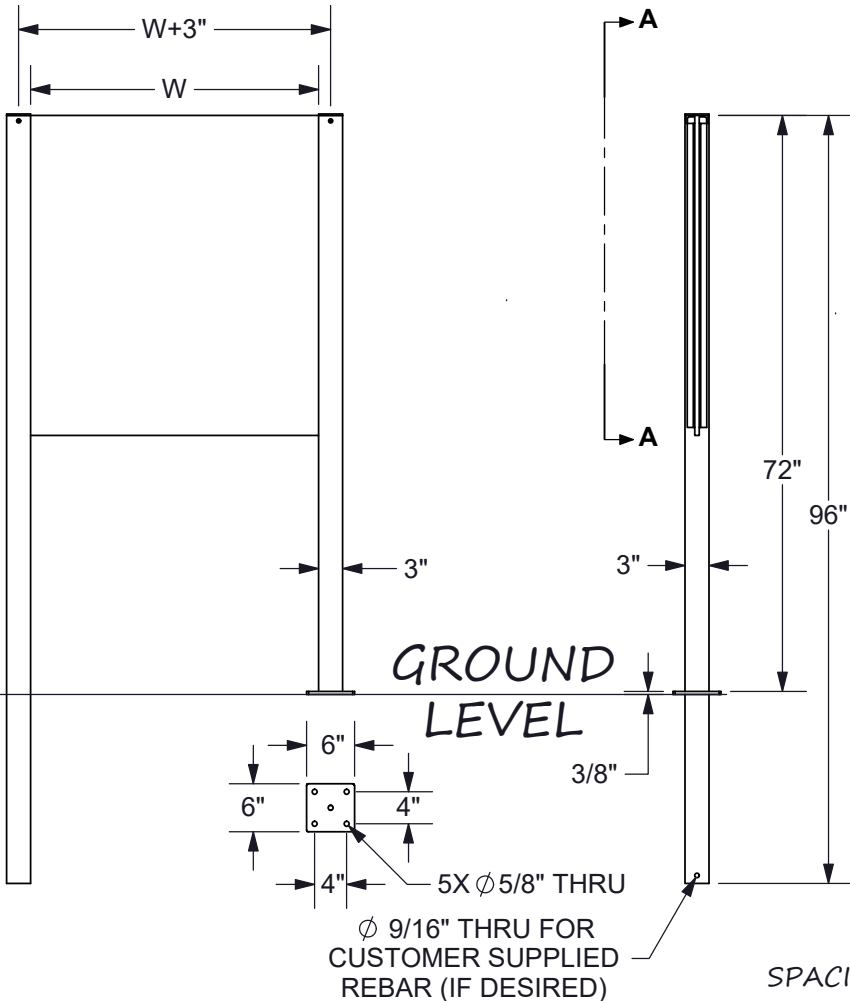

# SLOTTED PEDESTAL

- FOR 1/2" OR 3/4" SELF-SUPPORTING PANEL
- MAX PANEL HEIGHT, 2/3 ABOVE GROUND HEIGHT
- 3x3 POST
- IN-GROUND or SURFACE MOUNT
- BLACK POWDER COATED ALUMINUM

\* Graphic panel produced by others

NOTE: # of holes are listed per bracket/side of panel

PANEL HEIGHT	# HOLES
24 & UNDER	2
25-36	3
37-48	4

$$SPACING = (H-4)/(\# HOLES-1)$$