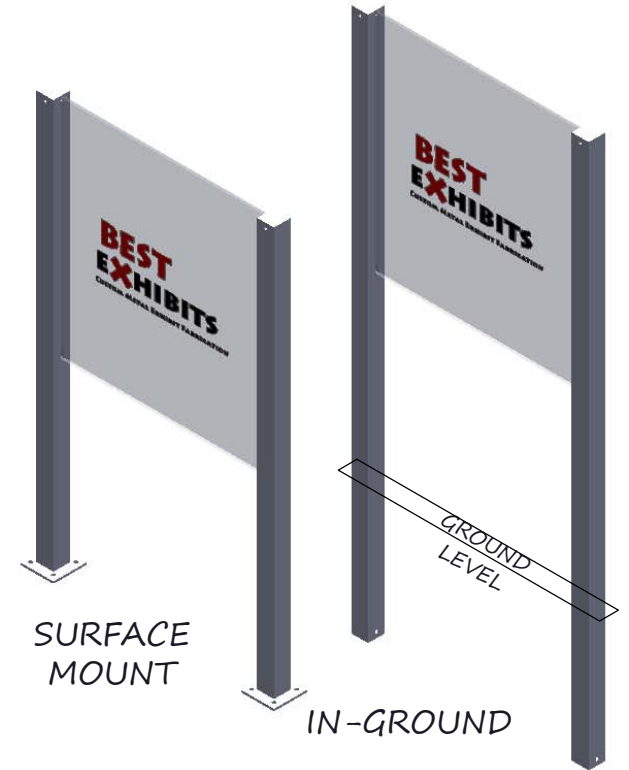

SLOTTED PEDESTAL

- FOR 1/2" OR 3/4" SELF-SUPPORTING PANEL
- 3x3 POST
- IN-GROUND or SURFACE MOUNT
- BLACK POWDER COATED ALUMINUM

* Graphic panel produced by others

NOTE: # of holes are listed per bracket/side of panel

PANEL HEIGHT	# HOLES
24 & UNDER	2
25-36	3
37-48	4

$$SPACING = (H - 4) / (\# HOLES - 1)$$

GRAPHIC PANEL INFO