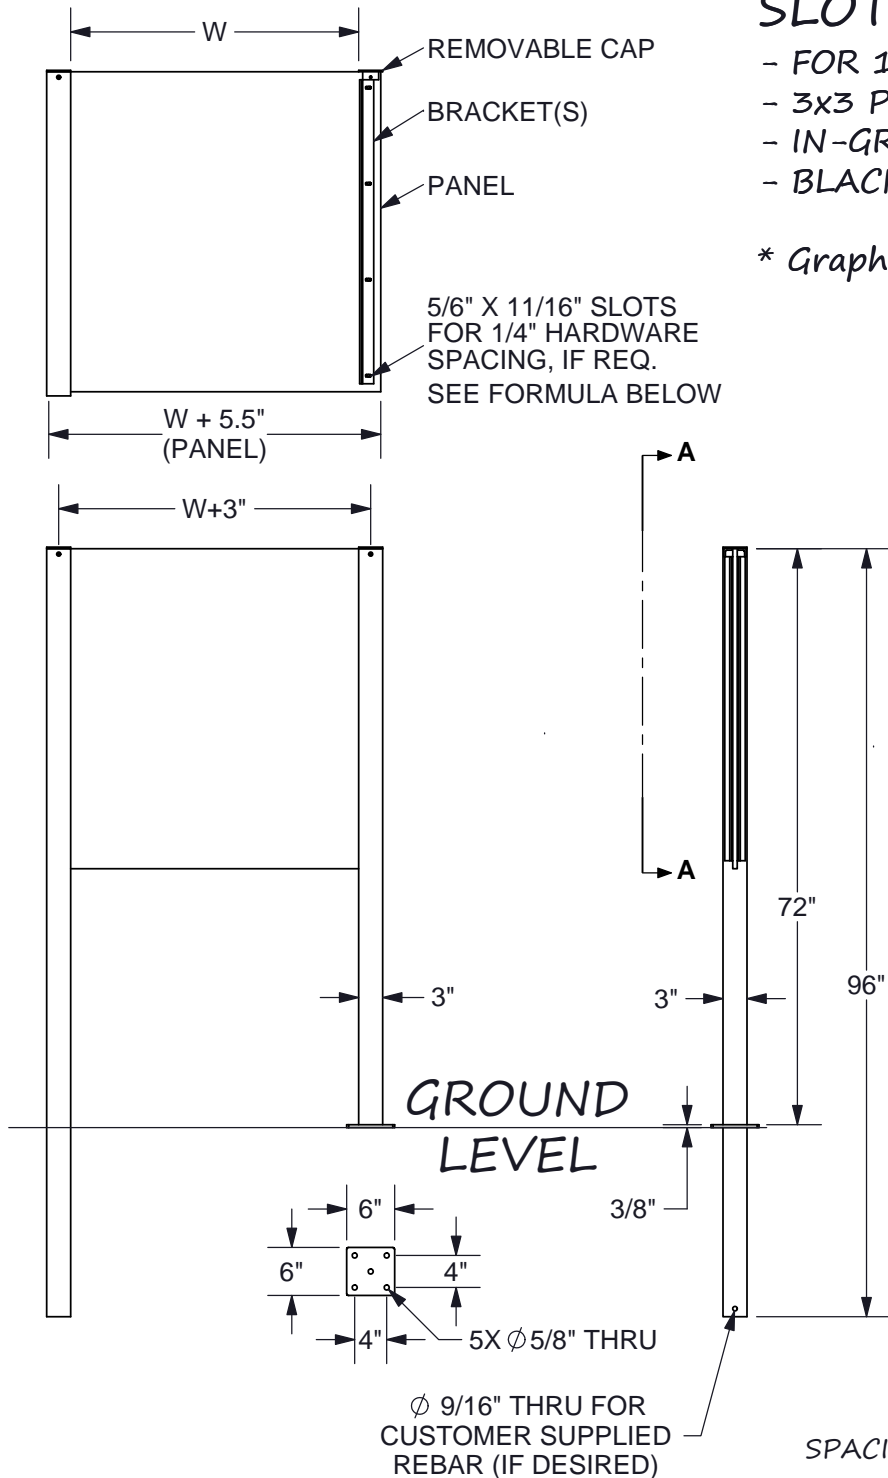

SLOTTED PEDESTAL

- FOR 1/2" OR 3/4" SELF-SUPPORTING PANEL
- 3x3 POST
- IN-GROUND or SURFACE MOUNT
- BLACK POWDER COATED ALUMINUM

* Graphic panel produced by others

NOTE: # of holes are listed per bracket/side of panel

PANEL HEIGHT	# HOLES
24 & UNDER	2
25-36	3
37-48	4

$$SPACING = (H - 4) / (\# HOLES - 1)$$

GRAPHIC PANEL INFO