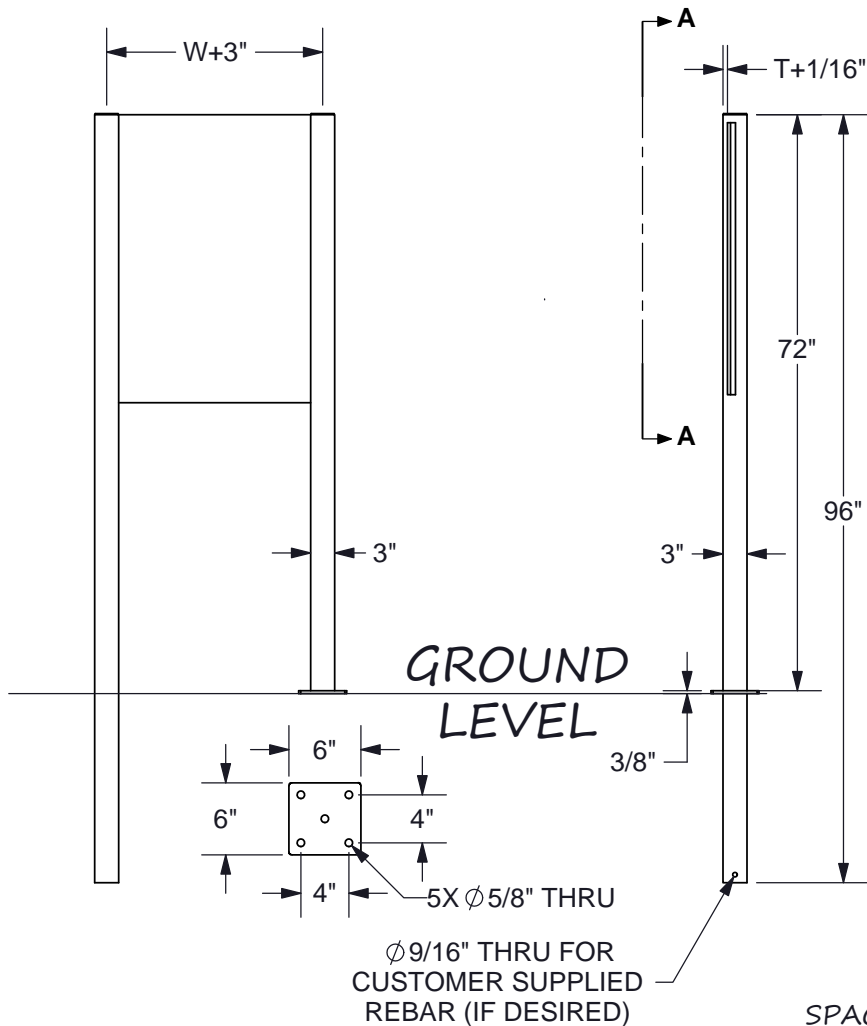

UPRIGHT PEDESTAL

- FOR 1/2" OR THICKER SELF-SUPPORTING PANEL
- 3x3 POST
- IN-GROUND or SURFACE MOUNT
- BLACK POWDER COATED ALUMINUM

* Graphic panel produced by others

5/16" X 11/16" SLOTS FOR 1/4" HARDWARE SPACING, IF REQ. SEE FORMULA BELOW

NOTE: # of holes are listed per bracket/side of panel

PANEL HEIGHT	# HOLES
24 & UNDER	2
25-36	3
37-48	4

$$SPACING = (H-4)/(\# HOLES-1)$$