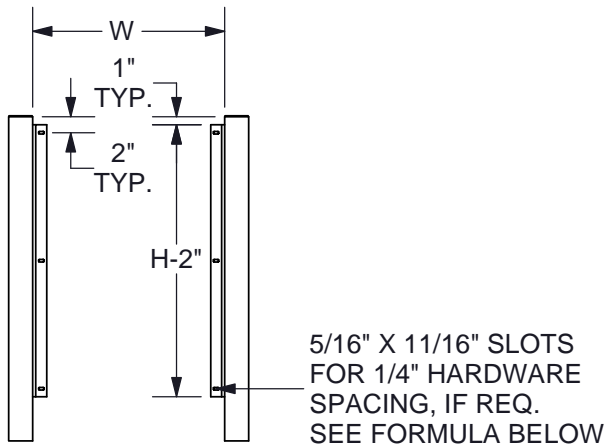

UPRIGHT PEDESTAL

- FOR 1/2" OR THICKER SELF-SUPPORTING PANEL
- 3x3 POST
- IN-GROUND or SURFACE MOUNT
- BLACK POWDER COATED ALUMINUM

* Graphic panel produced by others

5/16" X 11/16" SLOTS FOR 1/4" HARDWARE SPACING, IF REQ. SEE FORMULA BELOW

NOTE: # of holes are listed per bracket/side of panel

PANEL HEIGHT	# HOLES
24 & UNDER	2
25-36	3
37-48	4

$$SPACING = (H-4)/(\# HOLES-1)$$