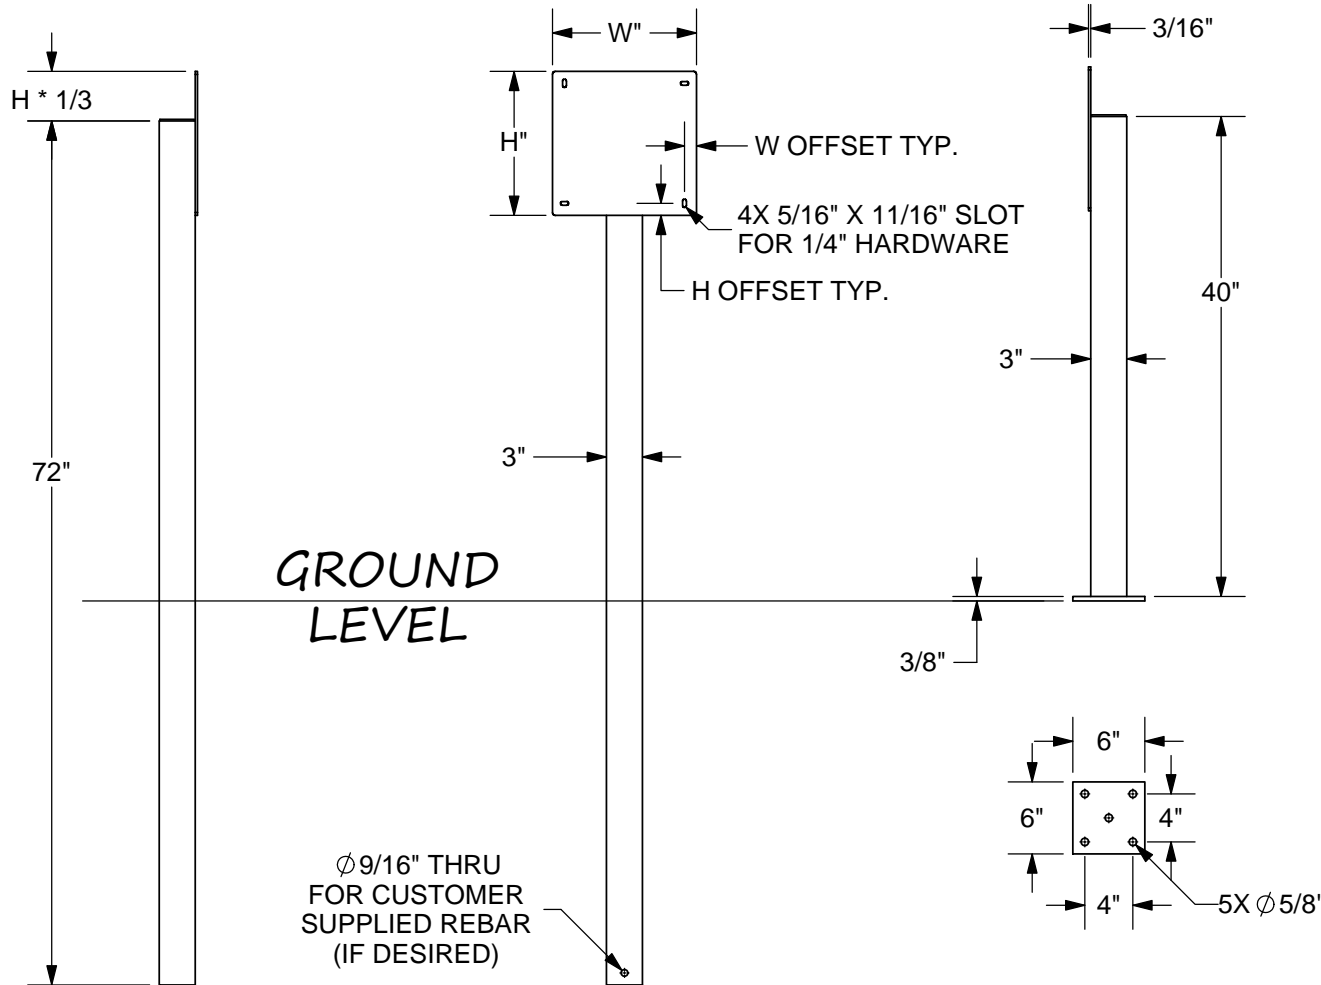

# VERTICAL POST PEDESTAL

- 3x3 POST
- IN-GROUND or SURFACE MOUNT
- BLACK POWDER COATED ALUMINUM

2 PC CONSTRUCTION  
ORIENTATION BASED ON ASSEMBLY

LANDSCAPE or PORTRAIT

BX-1212SVB40A90

BX-0606SVG72A90B16A20

IN-GROUND MOUNT		
PART # (less color code)	H x W	H & W OFFSET
BX-0606SVG72A90	6 x 6	5/8"
BX-1212SVG72A90	12 x 12	1"
BX-0606SVG72A90B16A20 *	16 x 20	1"
BX-0606SVG72A90B12A18A *	12 x 18	1"

\* = 2 PC CONSTRUCTION, BX-0606SVG72A90 POST w/ HxW BACKER PLATE & HARDWARE TO MOUNT PLATE TO POST

SURFACE MOUNT		
PART # (less color code)	H x W	H & W OFFSET
BX-0606SVB40A90	6 x 6	5/8"
BX-1212SVB40A90	12 x 12	1"
BX-0606SVB40A90B16A20 *	16 x 20	1"
BX-0606SVB40A90B12A18A *	12 x 18	1"

\* = 2 PC CONSTRUCTION, BX-0606SVB40A90 POST w/ HxW BACKER PLATE & HARDWARE TO MOUNT PLATE TO POST