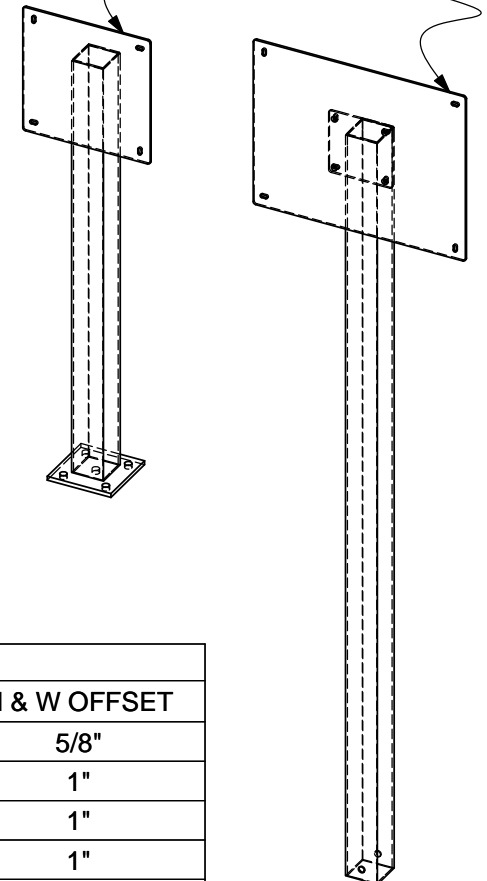

# VERTICAL POST PEDESTAL

- 3x3 POST
- IN-GROUND or SURFACE MOUNT
- BLACK POWDER COATED ALUMINUM

2 PC CONSTRUCTION  
ORIENTATION BASED ON ASSEMBLY

LANDSCAPE or PORTRAIT

BX-1212SVB40A90

BX-0606SVG72A90B16A20

IN-GROUND MOUNT		
PART # (less color code)	H x W	H & W OFFSET
BX-0606SVG72A90	6 x 6	5/8"
BX-1212SVG72A90	12 x 12	1"
BX-0606SVG72A90B16A20 *	16 x 20	1"
BX-0606SVG72A90B12A18A *	12 x 18	1"

\* = 2 PC CONSTRUCTION, BX-0606SVG72A90 POST w/ HxW BACKER PLATE & HARDWARE TO MOUNT PLATE TO POST

SURFACE MOUNT		
PART # (less color code)	H x W	H & W OFFSET
BX-0606SVB40A90	6 x 6	5/8"
BX-1212SVB40A90	12 x 12	1"
BX-0606SVB40A90B16A20 *	16 x 20	1"
BX-0606SVB40A90B12A18A *	12 x 18	1"

\* = 2 PC CONSTRUCTION, BX-0606SVB40A90 POST w/ HxW BACKER PLATE & HARDWARE TO MOUNT PLATE TO POST