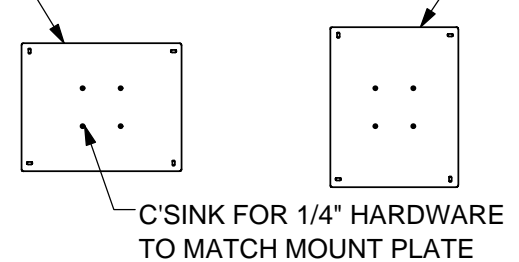

# VERTICAL POST PEDESTAL

- 3x3 POST
- IN-GROUND or SURFACE MOUNT
- BLACK POWDER COATED ALUMINUM

2 PC CONSTRUCTION  
ORIENTATION BASED ON ASSEMBLY

LANDSCAPE or PORTRAIT

BX-1212SVB40A90

BX-0606SVG72A90B16A20

IN-GROUND MOUNT		
PART # (less color code)	H x W	H & W OFFSET
BX-0606SVG72A90	6 x 6	5/8"
BX-1212SVG72A90	12 x 12	1"
BX-0606SVG72A90B16A20 *	16 x 20	1"
BX-0606SVG72A90B12A18A *	12 x 18	1"

\* = 2 PC CONSTRUCTION, BX-0606SVG72A90 POST w/ HxW BACKER PLATE & HARDWARE TO MOUNT PLATE TO POST

SURFACE MOUNT		
PART # (less color code)	H x W	H & W OFFSET
BX-0606SVB40A90	6 x 6	5/8"
BX-1212SVB40A90	12 x 12	1"
BX-0606SVB40A90B16A20 *	16 x 20	1"
BX-0606SVB40A90B12A18A *	12 x 18	1"

\* = 2 PC CONSTRUCTION, BX-0606SVB40A90 POST w/ HxW BACKER PLATE & HARDWARE TO MOUNT PLATE TO POST