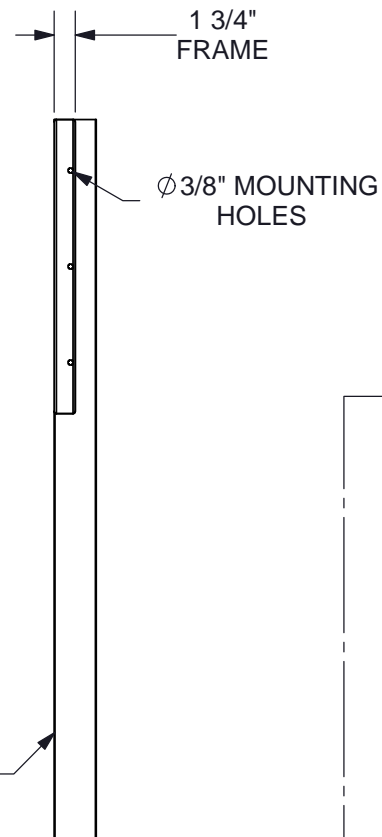

## FRAME FOR UPRIGHT WOOD POSTS

- FRAME FOR PANEL HxW, 1/8" or 1/4" THICK
- MOUNTS BETWEEN CUSTOMER SUPPLIED 4x4 WOOD POSTS
- BLACK POWDER COATED ALUMINUM

- \* Frames are sized to fit graphic panel
- \* Graphic panel produced by others

CUSTOMER SUPPLIED  
4x4 WOOD POSTS